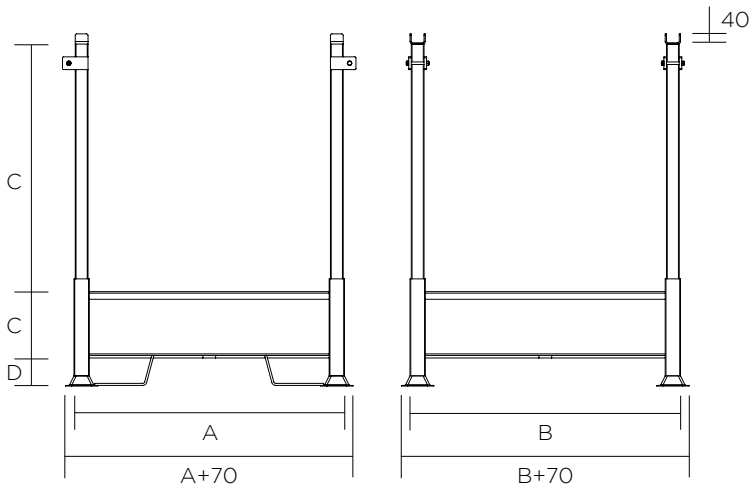

PORTA BOMBOLE

GAS CYLINDER CARRYING CONTAINER / PORTE BOUTEILLES

CODICE PART N° CODE	DIMENSIONI / DIMENSIONS / DIMENSIONS				PORTATA CAPACITY PORTÉE KG
	A	B	C	D	
PBO001	1020	980	1000	100	1200

PORTA BIG BAG

BIG BAG CARRYING CONTAINER / PORTE BIG BAG

CODICE PART N° CODE	DIMENSIONI / DIMENSIONS / DIMENSIONS					PORTATA CAPACITY PORTÉE KG
	A	B	C	D	E	
BIGBAG001	1060	1060	250	120	970	1000

PORTA CORONE

GEARWHEEL CARRYING CONTAINER / PORTE COURONNES

CODICE PART N° CODE	DIMENSIONI / DIMENSIONS / DIMENSIONS					PORTATA CAPACITY PORTÉE KG
	A	B	C	D	Ø RUOTE Ø WHEELS Ø RÄDER	
PSR001	779	600	1350	240	200	800

OPTIONAL AGGANCIAMENTO

COUPLING BAR (OPTIONAL) / ATTELAGE OPTIONNEL

CODICE PART N° CODE	DIMENSIONI / DIMENSIONS / DIMENSIONS	
	Ø	L
PSR002	A RICHIESTA BY REQUEST SUR DEMANDE	A RICHIESTA BY REQUEST SUR DEMANDE