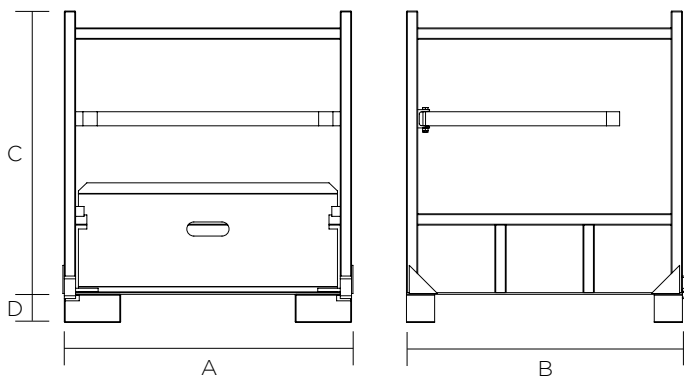

CONTENITORI SPECIFICI

/ SPECIAL CONTAINERS / CONTENEURS SPECIFIQUES

PORTA BARRE

BAR CARRYING CONTAINER / PORTE BARRES

CODICE PART N° CODE	DIMENSIONI / DIMENSIONS / DIMENSIONS					PORTATA CAPACITY PORTÉE KG
	A	B	C	D	E	
PBTN001	2000	500	500	100	610	1500
PBTN002	3000	500	500	100	630	3000
PBTN003	4000	500	500	100	630	3000

PORTA BOMBOLE

GAS CYLINDER CARRYING CONTAINER / PORTE BOUTEILLES

CODICE PART N° CODE	DIMENSIONI / DIMENSIONS / DIMENSIONS				PORTATA CAPACITY PORTÉE KG
	A	B	C	D	
PBO001	1020	980	1000	100	1200

PORTA BIG BAG

BIG BAG CARRYING CONTAINER / PORTE BIG BAG

CODICE PART N° CODE	DIMENSIONI / DIMENSIONS / DIMENSIONS					PORTATA CAPACITY PORTÉE KG
	A	B	C	D	E	
BIGBAG001	1060	1060	250	120	970	1000

PORTA CORONE

GEARWHEEL CARRYING CONTAINER / PORTE COURONNES

CODICE PART N° CODE	DIMENSIONI / DIMENSIONS / DIMENSIONS					PORTATA CAPACITY PORTÉE KG
	A	B	C	D	Ø RUOTE Ø WHEELS Ø RÄDER	
PSR001	779	600	1350	240	200	800

OPTIONAL AGGANCIAMENTO

COUPLING BAR (OPTIONAL) / ATTELAGE OPTIONNEL