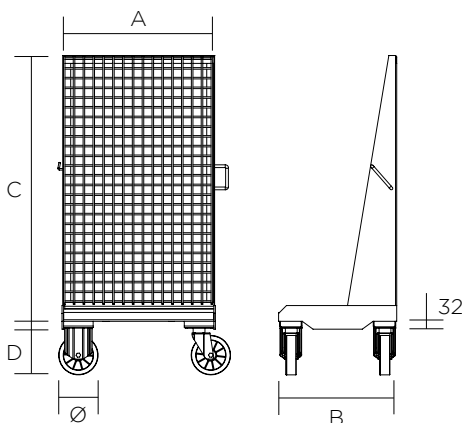

PORTA BOMBOLE

GAS CYLINDER CARRYING CONTAINER / PORTE BOUTEILLES

CODICE PART N° CODE	DIMENSIONI / DIMENSIONS / DIMENSIONS				PORTATA CAPACITY PORTÉE KG
	A	B	C	D	
PBO001	1020	980	1000	100	1200

PORTA BIG BAG

BIG BAG CARRYING CONTAINER / PORTE BIG BAG

CODICE PART N° CODE	DIMENSIONI / DIMENSIONS / DIMENSIONS					PORTATA CAPACITY PORTÉE KG
	A	B	C	D	E	
BIGBAG001	1060	1060	250	120	970	1000

PORTA CORONE

GEARWHEEL CARRYING CONTAINER / PORTE COURONNES

CODICE PART N° CODE	DIMENSIONI / DIMENSIONS / DIMENSIONS					PORTATA CAPACITY PORTÉE KG
	A	B	C	D	Ø RUOTE Ø WHEELS Ø RÄDER	
PSR001	779	600	1350	240	200	800

OPTIONAL AGGANCIAMENTO

COUPLING BAR (OPTIONAL) / ATTELAGE OPTIONNEL

CODICE PART N° CODE	DIMENSIONI / DIMENSIONS / DIMENSIONS	
	Ø	L
PSR002	A RICHIESTA BY REQUEST SUR DEMANDE	A RICHIESTA BY REQUEST SUR DEMANDE