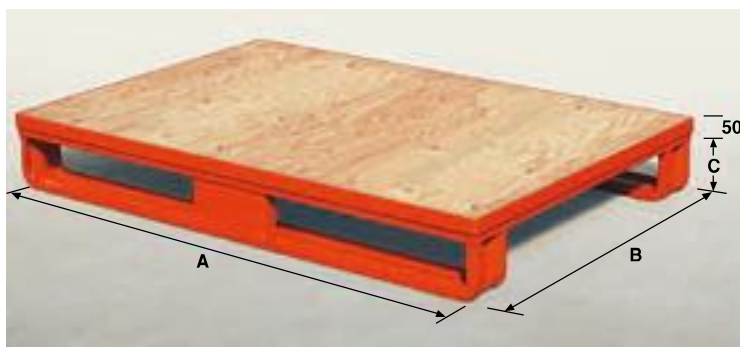

COMPREHENSIVE RANGE OF PALLETS AND METAL BOARDS. THESE PRODUCTS ARE A VALID ALTERNATIVE TO THE CLASSICAL WOODEN BOARDS COMPARED TO WHICH THEY ARE MUCH STRONGER AND CAN WITHSTAND HEAVIER LOADS. THE WIDE VARIETY OF SOLUTIONS ALLOWS MAXIMUM FLEXIBILITY IN HANDLING AND STORING IN THE MOST DIVERSIFIED PRODUCTION SECTORS THANKS ALSO TO THE FACT THAT SOME VERSIONS ARE AVAILABLE WITH A WOODEN BASE. THE RANGE IS COMPLETED BY SPECIFIC BAR SUPPORTS.

49

PEDANE METALLICHE

METAL BOARDS

MODELLO MODEL	DIMENSIONI . DIMENSIONS			PORTATA kg CAPACITY kg
	A	B	C	
SP 060	1000	800	120	1500
SP 062	1200	800	120	1500
SP 068	1200	1000	120	1500

CON 2 SLITTE
WITH 2 SKIDS

BASE CON TELAIO IN TUBOLARE
BASE WITH TUBULAR FRAME

BORDO PERIMETRALE PER ALLOGGIARE IL FONDO IN LEGNO
PERIMETER EDGE FOR HOUSING THE WOODEN BOTTOM

MODELLO MODEL	DIMENSIONI . DIMENSIONS			PORTATA kg CAPACITY kg
	A	B	C	
SP 070	1000	800	120	1500
SP 071	1200	800	120	1500
SP 072	1200	1000	120	1500