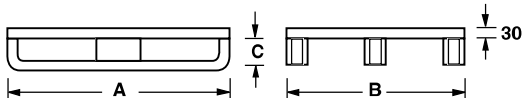

CON 2 SLITTE
FONDO IN LEGNO
WITH 2 SKIDS
WOODEN BOTTOM

BASE CON TELAIO IN TUBOLARE
BASE WITH TUBULAR FRAME

MODELLO MODEL	DIMENSIONI . DIMENSIONS			PORTATA kg CAPACITY kg
	A	B	C	
SP 073	1000	800	180	2000
SP 074	1200	800	180	2000
SP 075	1200	1000	180	2000

A DOPPIO FONDO REVERSIBILE
WITH DOUBLE REVERSIBLE BOTTOM

PEDANE METALLICHE

METAL BOARDS

MODELLO MODEL	DIMENSIONI . DIMENSIONS			PORTATA kg CAPACITY kg
	A	B	C	
SPN 060	1000	800	120	1000
SPN 062	1200	800	120	1000
SPN 068	1200	1000	120	1000

BASE IN LAMIERA PRESSOPIEGATA
PRESS FORMED SHEET METAL BASE

CON 2 SLITTE
WITH 2 SKIDS

MODELLO MODEL	DIMENSIONI . DIMENSIONS			PORTATA kg CAPACITY kg
	A	B	C	
SPN 061	1000	800	120	1500
SPN 063	1200	800	120	1500
SPN 069	1200	1000	120	1500

BASE IN LAMIERA PRESSOPIEGATA
PRESS FORMED SHEET METAL BASE

CON 3 SLITTE
WITH 3 SKIDS

MODELLO MODEL	DIMENSIONI . DIMENSIONS			PORTATA kg CAPACITY kg
	A	B	C	
SPN 070	1000	800	120	1000
SPN 071	1200	800	120	1000
SPN 072	1200	1000	120	1000