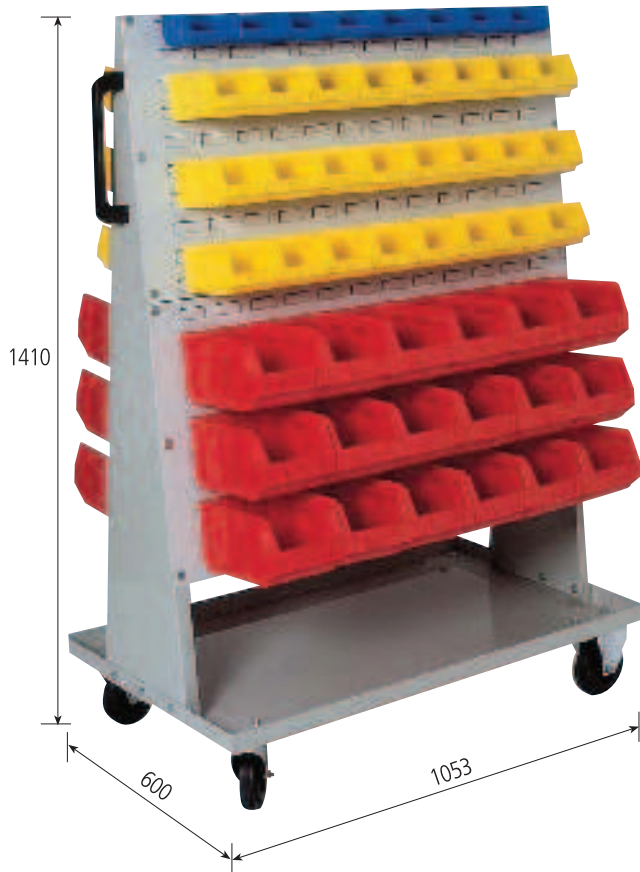

CARRELLI

CONT/50

Carrello

con 1 ripiano porta attrezzi
da L. 505 x P. 1000 x H. 40
Disponibile con o senza
kit BULL

Imballo da 1 pz.

Package of 1 pcs.
Emballage de 1 pcs.
Packung mit 1 St.
Embalaje 1 un.

KIT STANDARD

N° 16 Bull 1 Blu
N° 48 Bull 2 Giallo
N° 36 Bull 3 Rosso