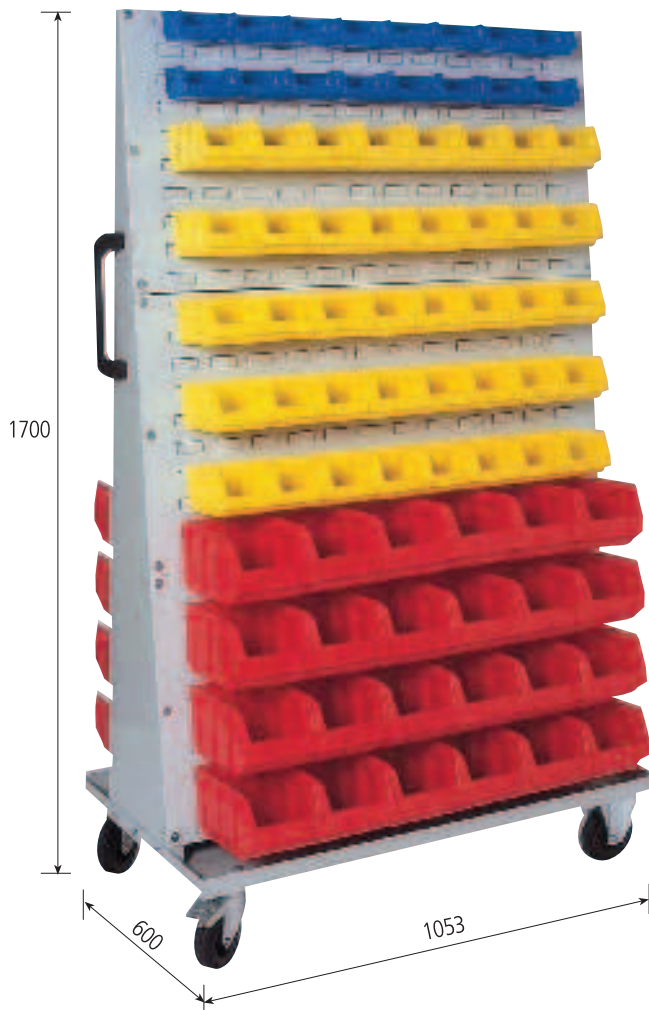

CONT/60

Carrello

con 1 ripiano porta attrezzi
da L. 505 x P. 1000 x H. 40
Disponibile con o senza
kit BULL

Imballo da 1 pz.

Package of 1 pcs.
Emballage de 1 pcs.
Packung mit 1 St.
Embalaje 1 un.

KIT STANDARD

N° 32 Bull 1 Blu
N° 80 Bull 2 Giallo
N° 48 Bull 3 Rosso

I Agili, pratici e robusti carrelli porta contenitori "BULL" in lamiera verniciata con resina epossidica grigio RAL 7038. Dotati di n. 4 ruote gommate: 2 fisse - 1 piroettante - 1 piroettante con freno. I carrelli sono forniti in kit da assemblare. A richiesta e' disponibile un set standard di contenitori "BULL"

GB Strong steel trolleys for plastic bins of the "BULL" series, powder coated in grey, RAL 7038. Equipped with 4 rubber lined casters, 2 of them fixed, 1 rotating and 1 rotating with brake. Supplied in kit, to assemble. On request, a standard set of BULL plastic bins can be supplied.

F Chariots agiles et solides à équiper avec des bacs «BULL», réalisés en tôle peinte avec poudre époxyde gris RAL 7038. Les chariots sont doués de 4 roues en gomme: 2 fixes, 1 roulante, 1 roulante avec un frein. Les chariots sont fournis en kit, à assembler. Sur demande on peut fournir un set standard de bacs «BULL».

D Praktischer, robuster Werkstattwagen für „BULL“- Kunststoff-Sichtlagerkästen, aus pulverbeschichtetem Stahlblech – Farbe grau RAL 7038.

Mit 4 Gummirädern: zwei davon feststehend, eines drehbar, eines drehbar mit Bremse. Lieferung: unmontiert, als Set verpackt. Auf Wunsch kann ein Standard-Set mit „BULL“ Boxen geliefert werden.

E Robusto y solido carro en chapa de acero para cajas "BULL", pintada con polvos epoxidicos Gris RAL 7038. Dotado de 4 ruedas de goma de las cuales 2 pivotantes (1 con freno). Se entrega desmontado. A peticion disponible set standard de cajas "BULL".