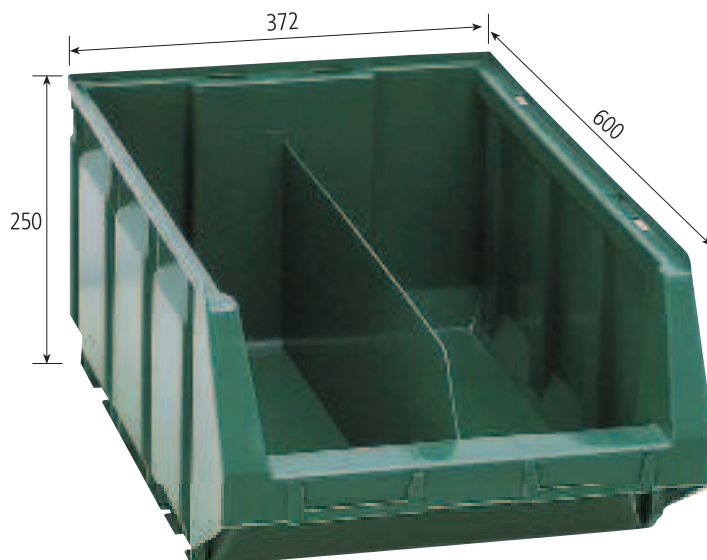

Componibili BULL 6/D

Imballo da 4 pz.

Package of 4 pcs.

Emballage de 4 pcs.

Packung mit 4 St.

Embalaje 4 un.

VERDE