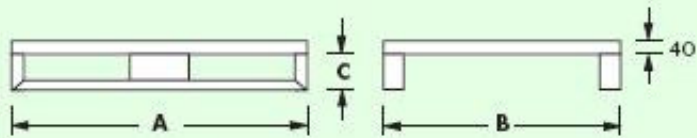

Pedane metalliche • Metal boards