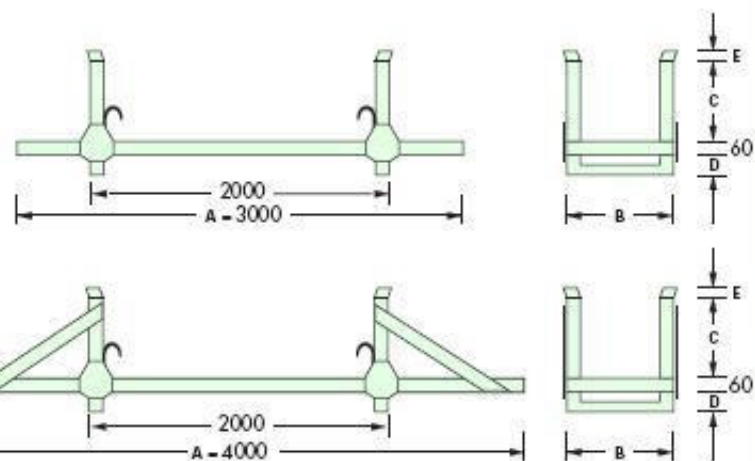

Piano in legno  
Wooden surface

Modello Model	Dimensioni • Dimensions					Portata kg Capacity kg
	A	B	C	D	E	
SP-052-CL	1000	800	585	120	40	1000
SP-145-CL	1200	800	585	120	40	1000
SP-146-CL	1200	1000	585	120	40	1000
SP-147-CL	1500	800	585	120	40	1000

2 lati chiusi  
2 closed sides

Modello Model	Dimensioni • Dimensions					Portata kg Capacity kg
	A	B	C	D	E	
SP-148	1280	850	850	110	115	1400

Portastoffe  
Cloth-carrier

Modello Model	Dimensioni • Dimensions					Portata kg Capacity kg
	A	B	C	D	E	
SP-149	1500	800	800	120	60	1000
SP-151	1500	1000	800	120	60	1000

Modello Model	Dimensioni • Dimensions					Portata kg Capacity kg
	A	B	C	D	E	
SP-056	3000	560	500	100	60	3000
SP-056-L	4000	560	500	100	60	3000