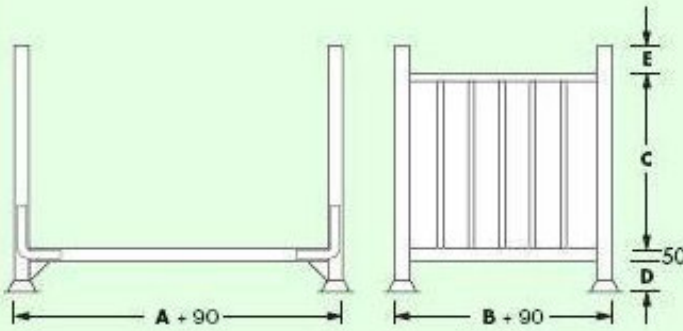

Modello Model	Dimensioni • Dimensions					Portata kg Capacity kg
	A	B	C	D	E	
SP-148	1280	850	850	110	115	1400

Portastoffe
Cloth-carrier