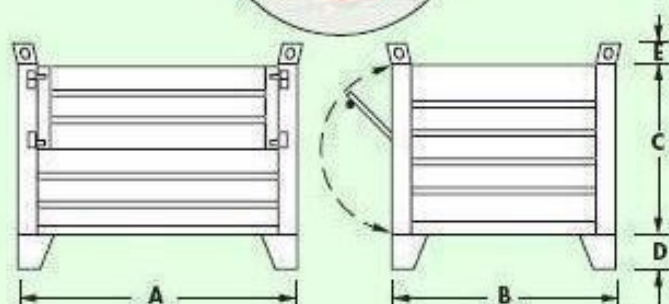

Triangular foot - Strengthening frame on bottom - Sheet-metal door

Modello Model	Dimensioni • Dimensions					Portata kg Capacity kg
	A	B	C	D	E	
SL-04	1000	800	600	120	65	1000